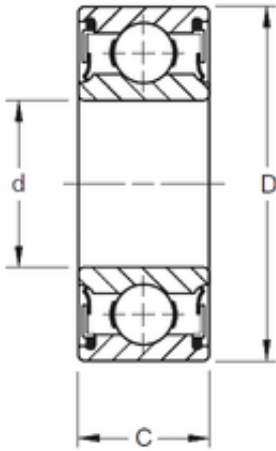

NACHI BEARINGS OF AMERICA CORP.

12 mm x 28 mm x 8 mm TIMKEN 9101PP Single Row Ball Bearings

Bearing No. 9101PP

Size	12x28x8 mm
Bore Diameter	12 mm
Outer Diameter	28 mm
Width	8 mm
d	12 mm
D	28 mm
B	8 mm
C	8 mm
Weight	0,018 Kg
Basic dynamic load rating (C)	5,87 kN

9101PP Bearing 2D drawings and 3D CAD models